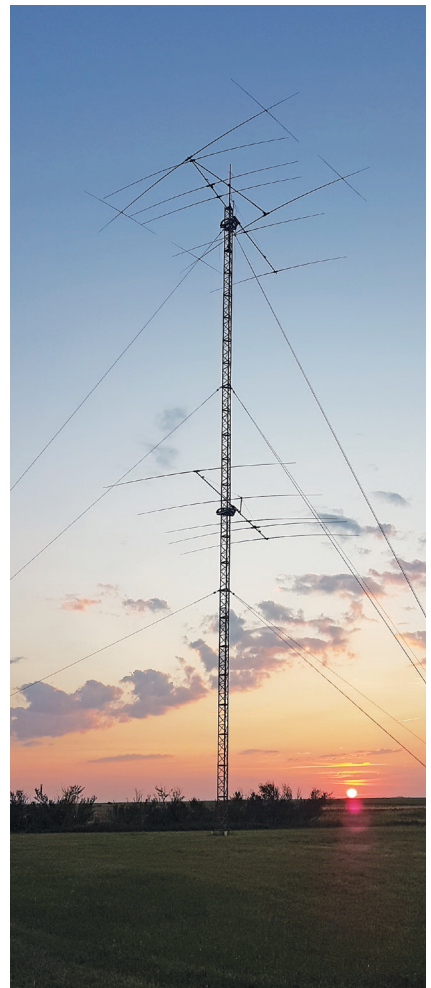

Single Operator Unlimited, Low Power

Atlantic	W2FU (N2ZN, op)	158,696
Central	N9CO	150,728
Dakota	K7BG	133,962
Delta	N4ZZ	191,352
Great Lakes	K8BL	126,160
Hudson	K2TW	147,906
Midwest	K0VBU	134,644
New England	KB1W	112,548
Northwestern	K4XU	168,168
Pacific	K7XC	103,252
Roanoke	N1WR	96,924
Rocky Mountain	W0ZA	136,566
Southeastern	N4KH	115,370
Southwestern	N6CY	113,544
West Gulf	WA8ZBT	76,916
Canada	VA2WA	180,774

Single Operator Unlimited, QRP

Atlantic	KO3T	16,200
Central	WE9V	60,640
Dakota	N0UR	78,560
Delta	N6MA	44,198
Great Lakes	K8ZT	3,150
Pacific	K6MI	22,940
Rocky Mountain	WC7S	45,752

Multioperator, Single Transmitter, High Power

Atlantic	NG3R	194,552
Central	W9YK	56,480
Dakota	K0HB	124,832
Hudson	WA2JQK	29,394
Midwest	AB0S	202,188
New England	K1RX	116,640
Pacific	K6TD	88,644
Rocky Mountain	K0RF	225,456
Southeastern	W4THI	25,760
Southwestern	ND7K	246,792

Multioperator, Single Transmitter, Low Power

Central	N9MT	24,080
Delta	W5GAD	62,550
Hudson	NJ1F	6,110
New England	W1FM	86,592
Northwestern	N7TL	2,250
Roanoke	W4TG	79,056
Rocky Mountain	KK5OV	10,848
Southeastern	NP4DX	159,526
Southwestern	W8TK	175,896
West Gulf	WD0GTY	46,980
Canada	VA7DZ	69,916

School Club

Central	K9IU	87,648
Great Lakes	W8EDU	98
Hudson	W2KGY	252
Midwest	K0HC	148,176
Southwestern	K7UAZ	57,996

Todd Bendtsen, VE5MX, built a two-tower contest station a few miles from his home in Weyburn, Saskatchewan, incorporating homebrewed Yagi antennas. [Todd Bendtsen, VE5MX, photo]

Full Results Online

You can read the full results of the contest online at <http://contests.arrl.org>. You'll find detailed analysis and more play-by-play, along with the full line scores. Improve your results by studying your log-checking report, too.

The 2021 ARRL
November Sweepstakes
(CW weekend) will be held
November 6 – 8, 2021.